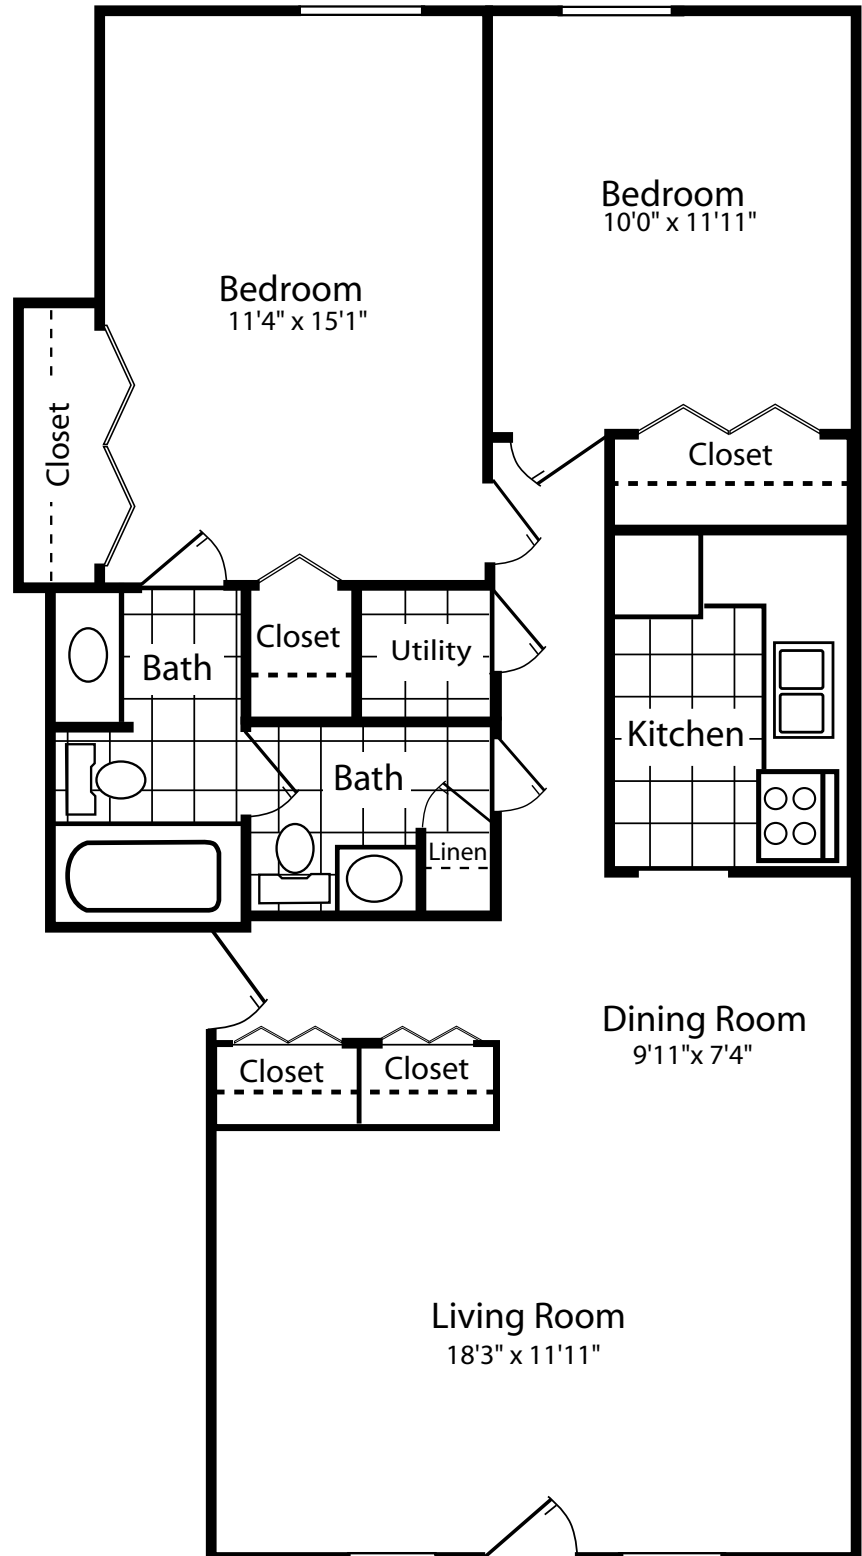

# BEAVER RIDGE RUN

APARTMENTS

710 Sq. Ft.  
Apartment: *One Bedroom  
One Full Bath  
Balcony/Patio*

# BEAVER RIDGE RUN

APARTMENTS

940 Sq. Ft. *Two Bedrooms*  
Apartment: *Two Full Baths*

# BEAVER RIDGE RUN

APARTMENTS

940 Sq. Ft.  
Apartment:

Two Bedroom  
One Full Bath  
One Half Bath  
Balcony/Patio

# BEAVER RIDGE RUN

APARTMENTS

1,240 Sq. Ft. *Three Bedrooms*  
Apartment: *Two Full Baths*  
*Balcony/Patio*