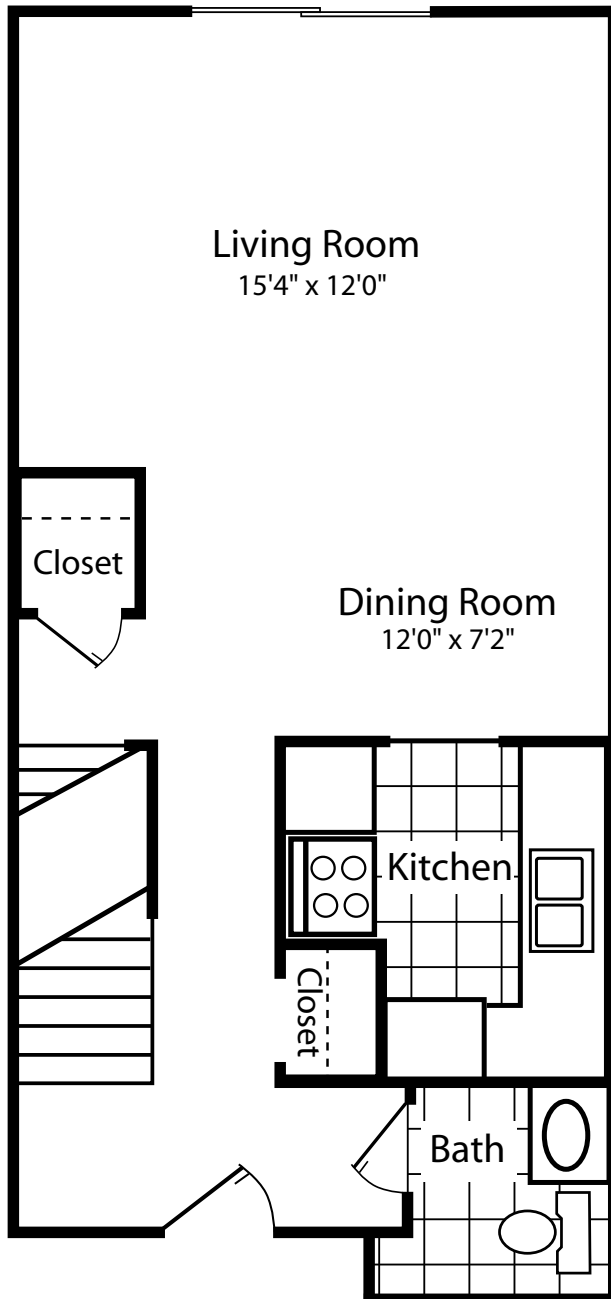

# BEAVER RIDGE RUN

APARTMENTS

710 Sq. Ft.  
Apartment: *One Bedroom  
One Full Bath  
Balcony/Patio*

# BEAVER RIDGE RUN

APARTMENTS

940 Sq. Ft.  
Apartment:

Two Bedroom  
One Full Bath  
One Half Bath  
Balcony/Patio

# BEAVER RIDGE RUN

APARTMENTS

1,240 Sq. Ft. *Three Bedrooms*  
Apartment: *Two Full Baths*  
*Balcony/Patio*

# BEAVER RIDGE RUN

APARTMENTS

1,240 Sq. Ft.  
Townhome:

Two Bedrooms  
One Full Bath &  
One Half Bath  
Finished Lower Level