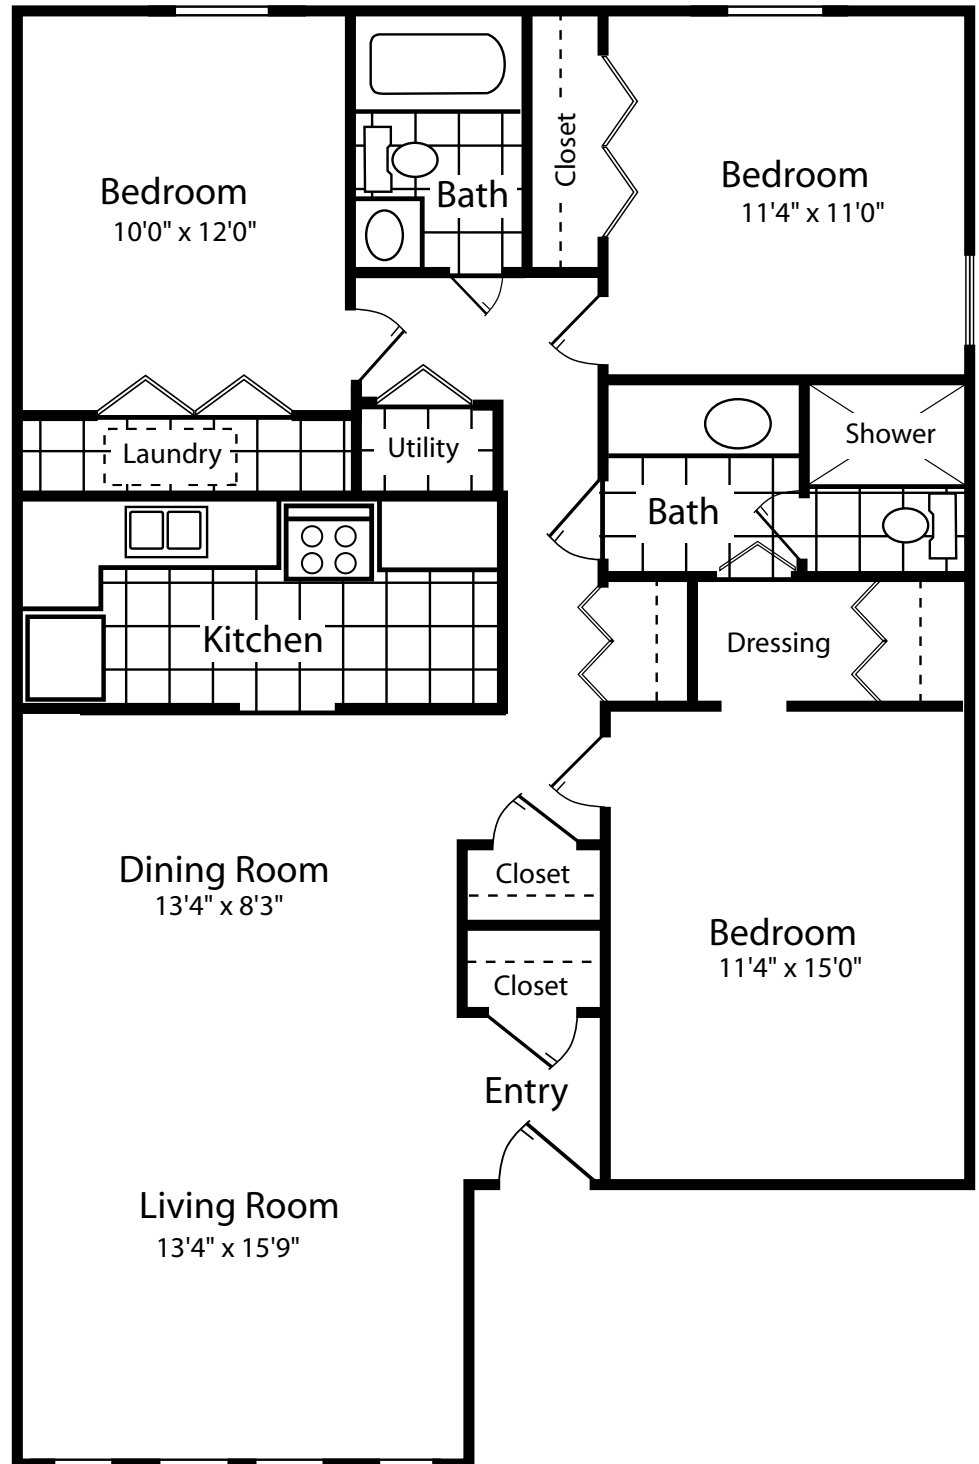

# BEAVER RIDGE RUN

APARTMENTS

710 Sq. Ft.  
Apartment: *One Bedroom  
One Full Bath  
Balcony/Patio*

# BEAVER RIDGE RUN

APARTMENTS

940 Sq. Ft. *Two Bedrooms*  
Apartment: *Two Full Baths*

# BEAVER RIDGE RUN

APARTMENTS

940 Sq. Ft.  
Apartment:

Two Bedroom  
One Full Bath  
One Half Bath  
Balcony/Patio

# BEAVER RIDGE RUN

APARTMENTS

1,240 Sq. Ft. *Three Bedrooms*  
Apartment: *Two Full Baths*  
*Balcony/Patio*