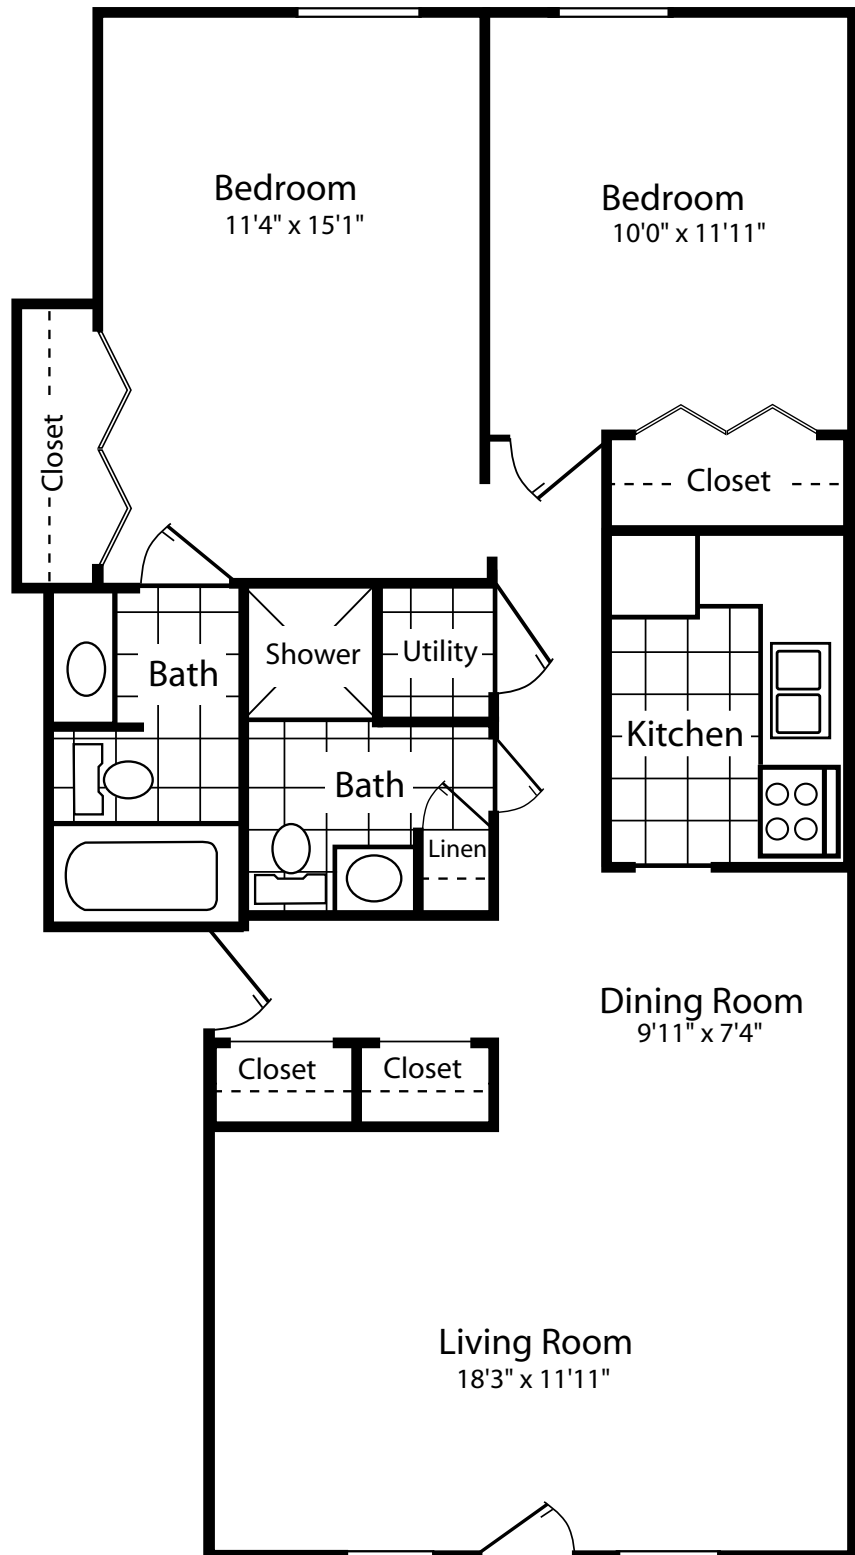

# BEAVER RIDGE RUN

APARTMENTS

710 Sq. Ft.  
Apartment: *One Bedroom  
One Full Bath  
Balcony/Patio*

# BEAVER RIDGE RUN

APARTMENTS

940 Sq. Ft. *Two Bedrooms*  
Apartment: *Two Full Baths*

# BEAVER RIDGE RUN

APARTMENTS

940 Sq. Ft.  
Apartment:

Two Bedroom  
One Full Bath  
One Half Bath  
Balcony/Patio

# BEAVER RIDGE RUN

APARTMENTS

1,240 Sq. Ft. *Three Bedrooms*  
Apartment: *Two Full Baths*  
*Balcony/Patio*