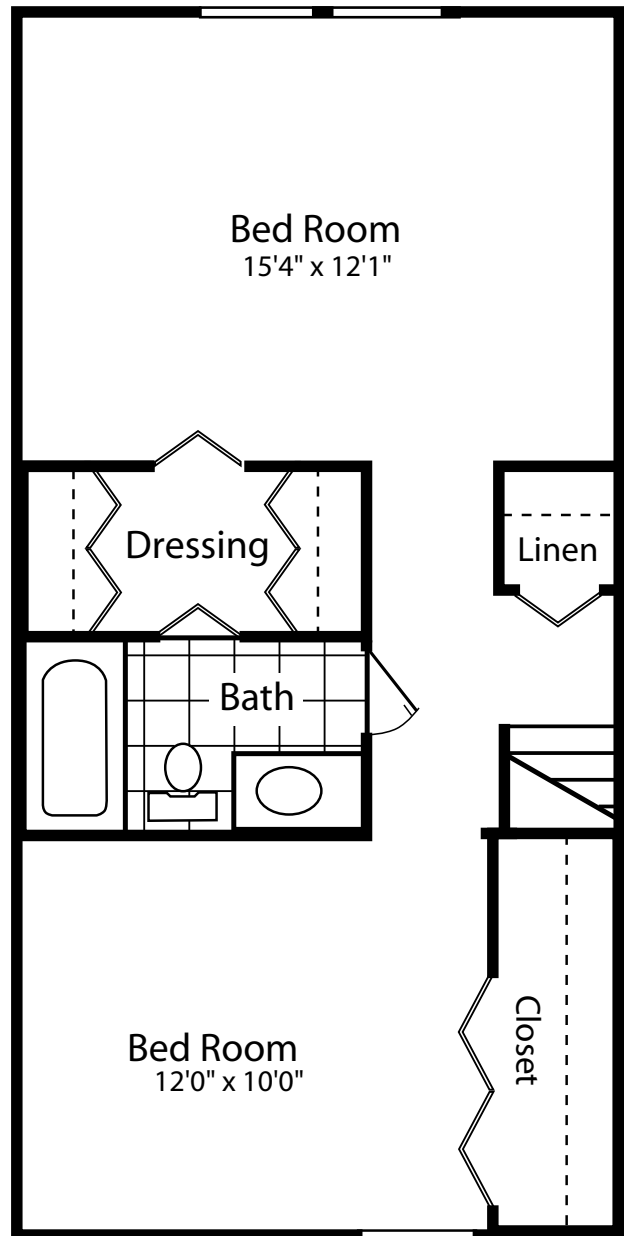

# BEAVER RIDGE RUN

APARTMENTS

940 Sq. Ft. *Two Bedrooms*  
Apartment: *Two Full Baths*

# BEAVER RIDGE RUN

APARTMENTS

940 Sq. Ft.  
Apartment:

Two Bedroom  
One Full Bath  
One Half Bath  
Balcony/Patio

# BEAVER RIDGE RUN

APARTMENTS

1,240 Sq. Ft. *Three Bedrooms*  
Apartment: *Two Full Baths*  
*Balcony/Patio*

# BEAVER RIDGE RUN

APARTMENTS

1,240 Sq. Ft.  
Townhome:

Two Bedrooms  
One Full Bath &  
One Half Bath  
Finished Lower Level