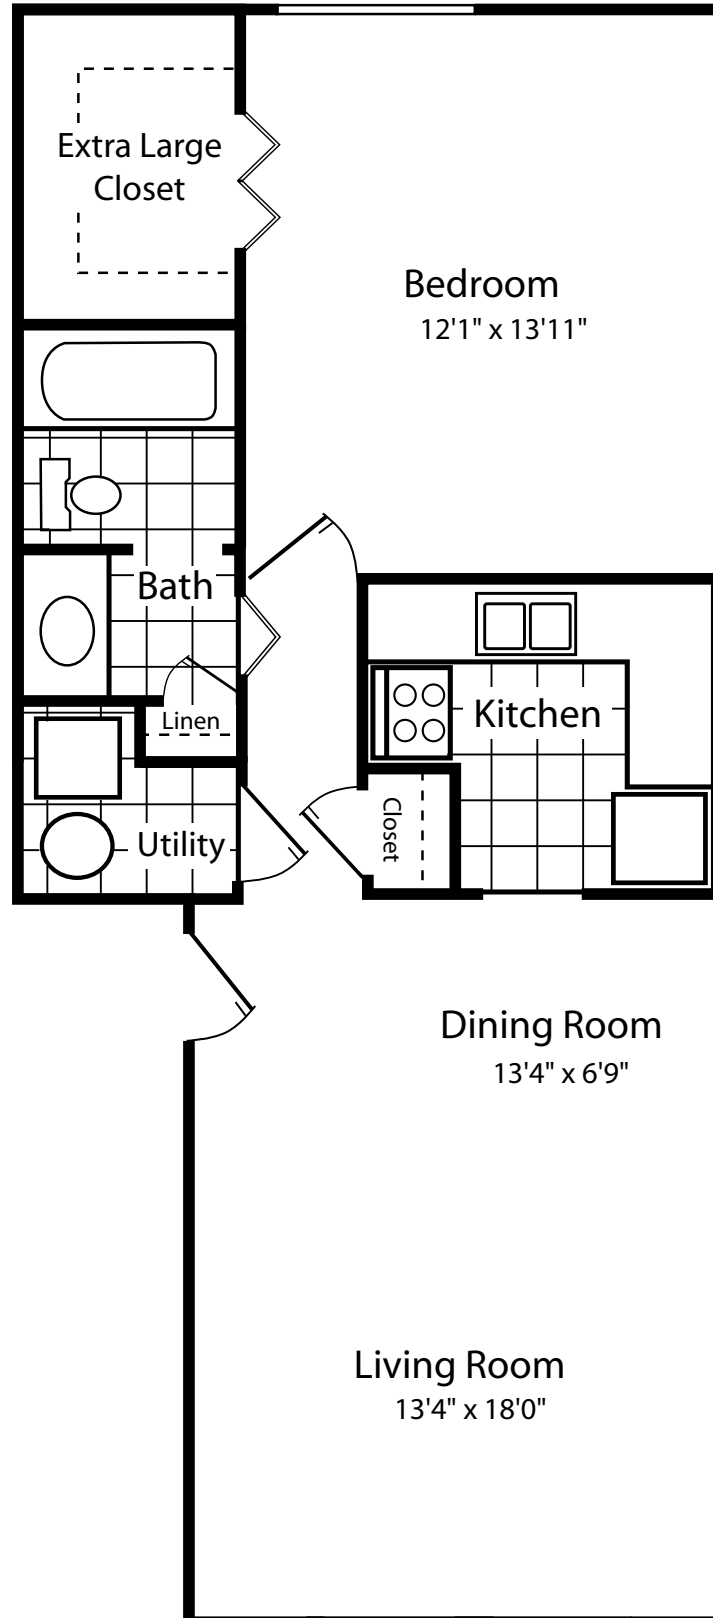

# BEAVER RIDGE RUN

APARTMENTS

710 Sq. Ft.  
Apartment: *One Bedroom  
One Full Bath  
Balcony/Patio*

# BEAVER RIDGE RUN

APARTMENTS

940 Sq. Ft. *Two Bedrooms*  
Apartment: *Two Full Baths*

# BEAVER RIDGE RUN

APARTMENTS

940 Sq. Ft.  
Apartment:

Two Bedroom  
One Full Bath  
One Half Bath  
Balcony/Patio

# BEAVER RIDGE RUN

APARTMENTS

1,240 Sq. Ft. *Three Bedrooms*  
Apartment: *Two Full Baths*  
*Balcony/Patio*